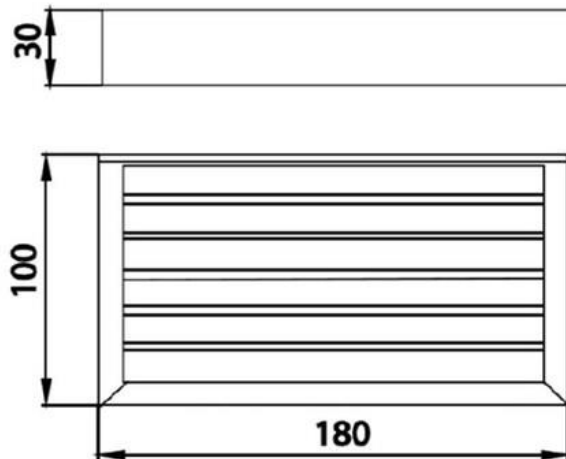

Brand : COTTO, Thailand
Name : Soap Basket
Item Code : CT0272(HM)

Designer :
Color / Finish: Chrome plated
Dimensions : 180 x 100 mm

Product info:
• Soap Basket

CT0272(HM)